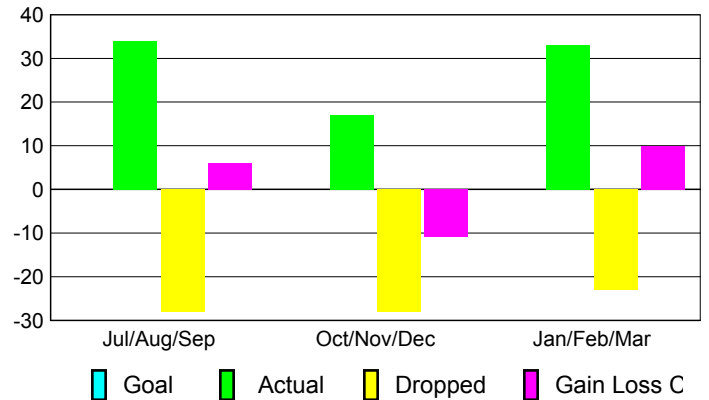

Membership Results 2009-2010

Goal, New, Dropped, Gain/Loss

Comparison of Membership Gain/Loss

Current Year Compared to the Previous Year