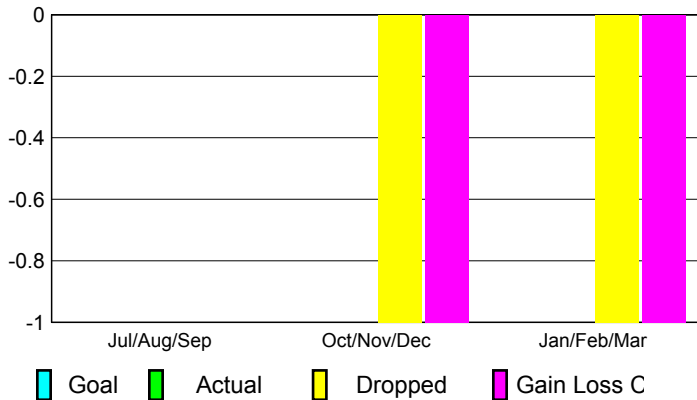

2009-2010 GMT Quarterly Report for District (or Undistricted) **District 105 M**

GMT: **HOWARD PATRICK LEE**

Location: **ENGLAND**

GMT CA: **4**

CLUBS

Club Results
2009-2010

Clubs
2008-2009

Month	New Club Goal	Actual New Clubs	Actual Dropped Clubs	Gain/Loss of Clubs	Gain/Loss of Clubs
Jul/Aug/Sep	0	0	0	0	0
Oct/Nov/Dec	0	0	-1	-1	0
Jan/Feb/Mar	0	0	-1	-1	1
Totals	0	0	-2	-2	1

Club Results 2009-2010

Goal, New, Dropped, Gain/Loss

Comparison of Club Gain/Loss

Current Year Compared to the Previous Year

YTD Status Quo Clubs 2009-2010

Status Quo Clubs Compared to Status Quo Members

MEMBERSHIP