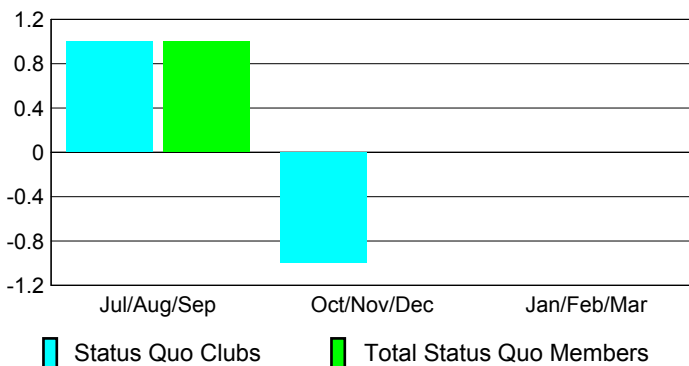

Club Results 2009-2010

Goal, New, Dropped, Gain/Loss

Comparison of Club Gain/Loss

Current Year Compared to the Previous Year

YTD Status Quo Clubs 2009-2010

Status Quo Clubs Compared to Status Quo Members

MEMBERSHIP

Membership Results
2009-2010

Membership
2008-2009

Month	Net Memb Goal	Actual New Memb	Actual Dropped Memb	Gain/Loss of Memb	Gain/Loss of Memb
Jul/Aug/Sep	0	34	-28	6	-13
Oct/Nov/Dec	0	17	-28	-11	-28
Jan/Feb/Mar	0	33	-23	10	35
Totals	0	84	-79	5	-6