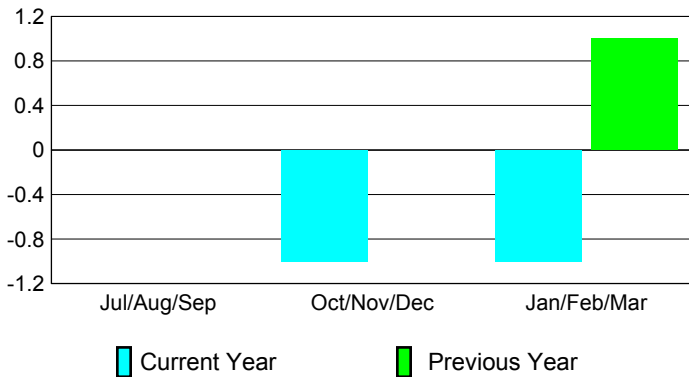

2009-2010 GMT Quarterly Report for District (or Undistricted) **District 105 M**

GMT: **HOWARD PATRICK LEE**

Location: **ENGLAND**

GMT CA: **4**

CLUBS

Club Results
2009-2010

Clubs
2008-2009

Month	New Club Goal	Actual New Clubs	Actual Dropped Clubs	Gain/Loss of Clubs	Gain/Loss of Clubs
Jul/Aug/Sep	0	0	0	0	0
Oct/Nov/Dec	0	0	-1	-1	0
Jan/Feb/Mar	0	0	-1	-1	1
Totals	0	0	-2	-2	1

Club Results 2009-2010

Goal, New, Dropped, Gain/Loss

Comparison of Club Gain/Loss

Current Year Compared to the Previous Year

YTD Status Quo Clubs 2009-2010

Status Quo Clubs Compared to Status Quo Members

MEMBERSHIP