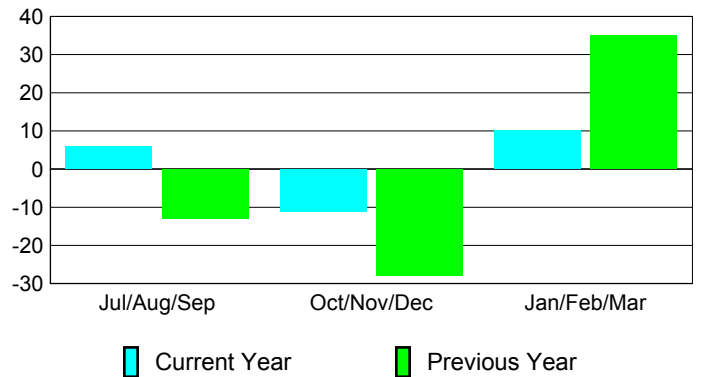

Membership Results
2009-2010

Membership
2008-2009

Month	Net Memb Goal	Actual New Memb	Actual Dropped Memb	Gain/Loss of Memb	Gain/Loss of Memb
Jul/Aug/Sep	0	34	-28	6	-13
Oct/Nov/Dec	0	17	-28	-11	-28
Jan/Feb/Mar	0	33	-23	10	35
Totals	0	84	-79	5	-6

Membership Results 2009-2010

Goal, New, Dropped, Gain/Loss

Comparison of Membership Gain/Loss

Current Year Compared to the Previous Year

Gender Comparison 2009-2010

Jul/Aug/Sep

Oct/Nov/Dec

Jan/Feb/Mar